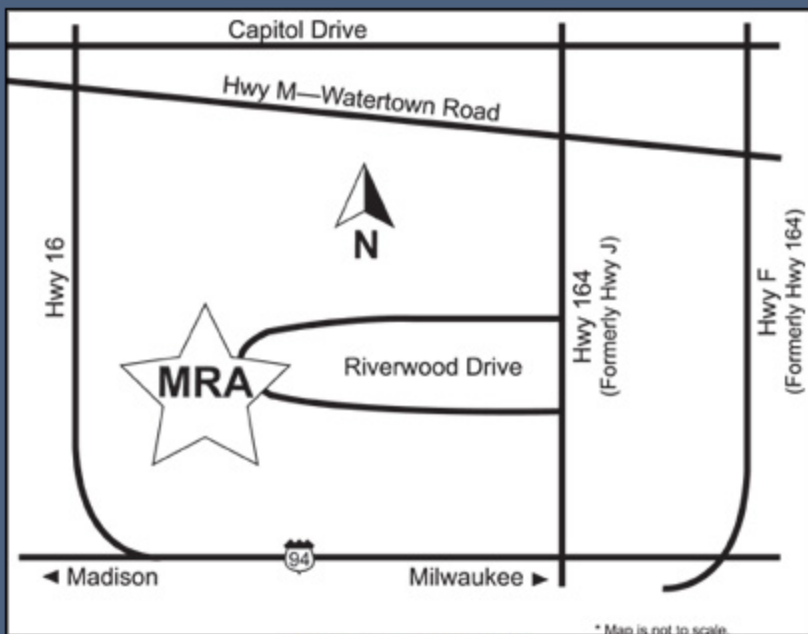

MRA

N19 W24400 Riverwood Drive

Waukesha, WI 53188

800-488-4845

Travel-Time Tip - MRA is approximately 20 minutes west of downtown Milwaukee, 50 minutes east of Madison, and 90 minutes northwest of Chicago.

Take I-94 to Hwy 164 (formerly Hwy J) (access I-94 from a major Milwaukee city street or I-43 and I-45).

Travel north on Hwy 164.

Travel past the Thunder Bay Grill Restaurant.

Turn left (west) on Riverwood Drive.

MRA is the westernmost office building and is on the left.

Waukesha Location