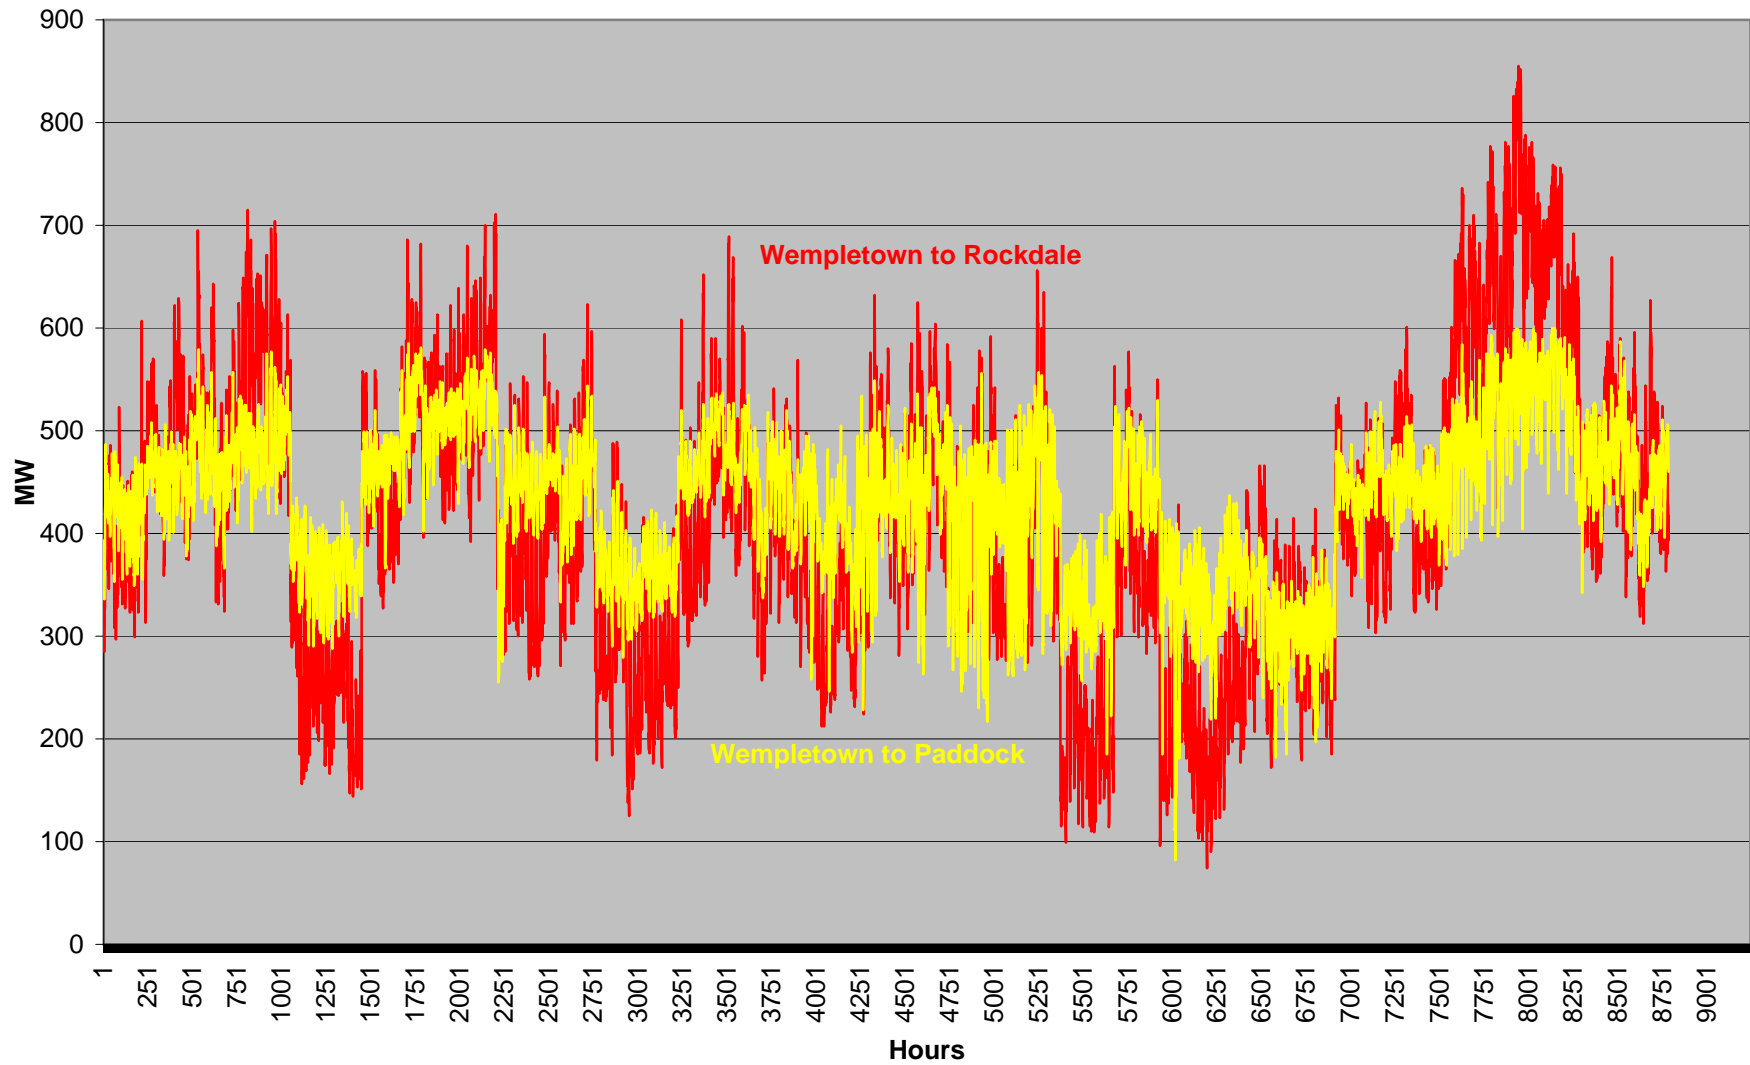

Salem-NMA Alternative: Eau Claire-Arpin 345 kV Line Flow

Salem-NMA Alternative: Arrowhead-Weston 345kV Line Flow

Salem-NMA Alternative: Wempletown-Rockdale & Wempletown-Paddock 345 kV Line Flows

Salem-NMA Alternative: Salem-Spring Green 345 kV Line Flow