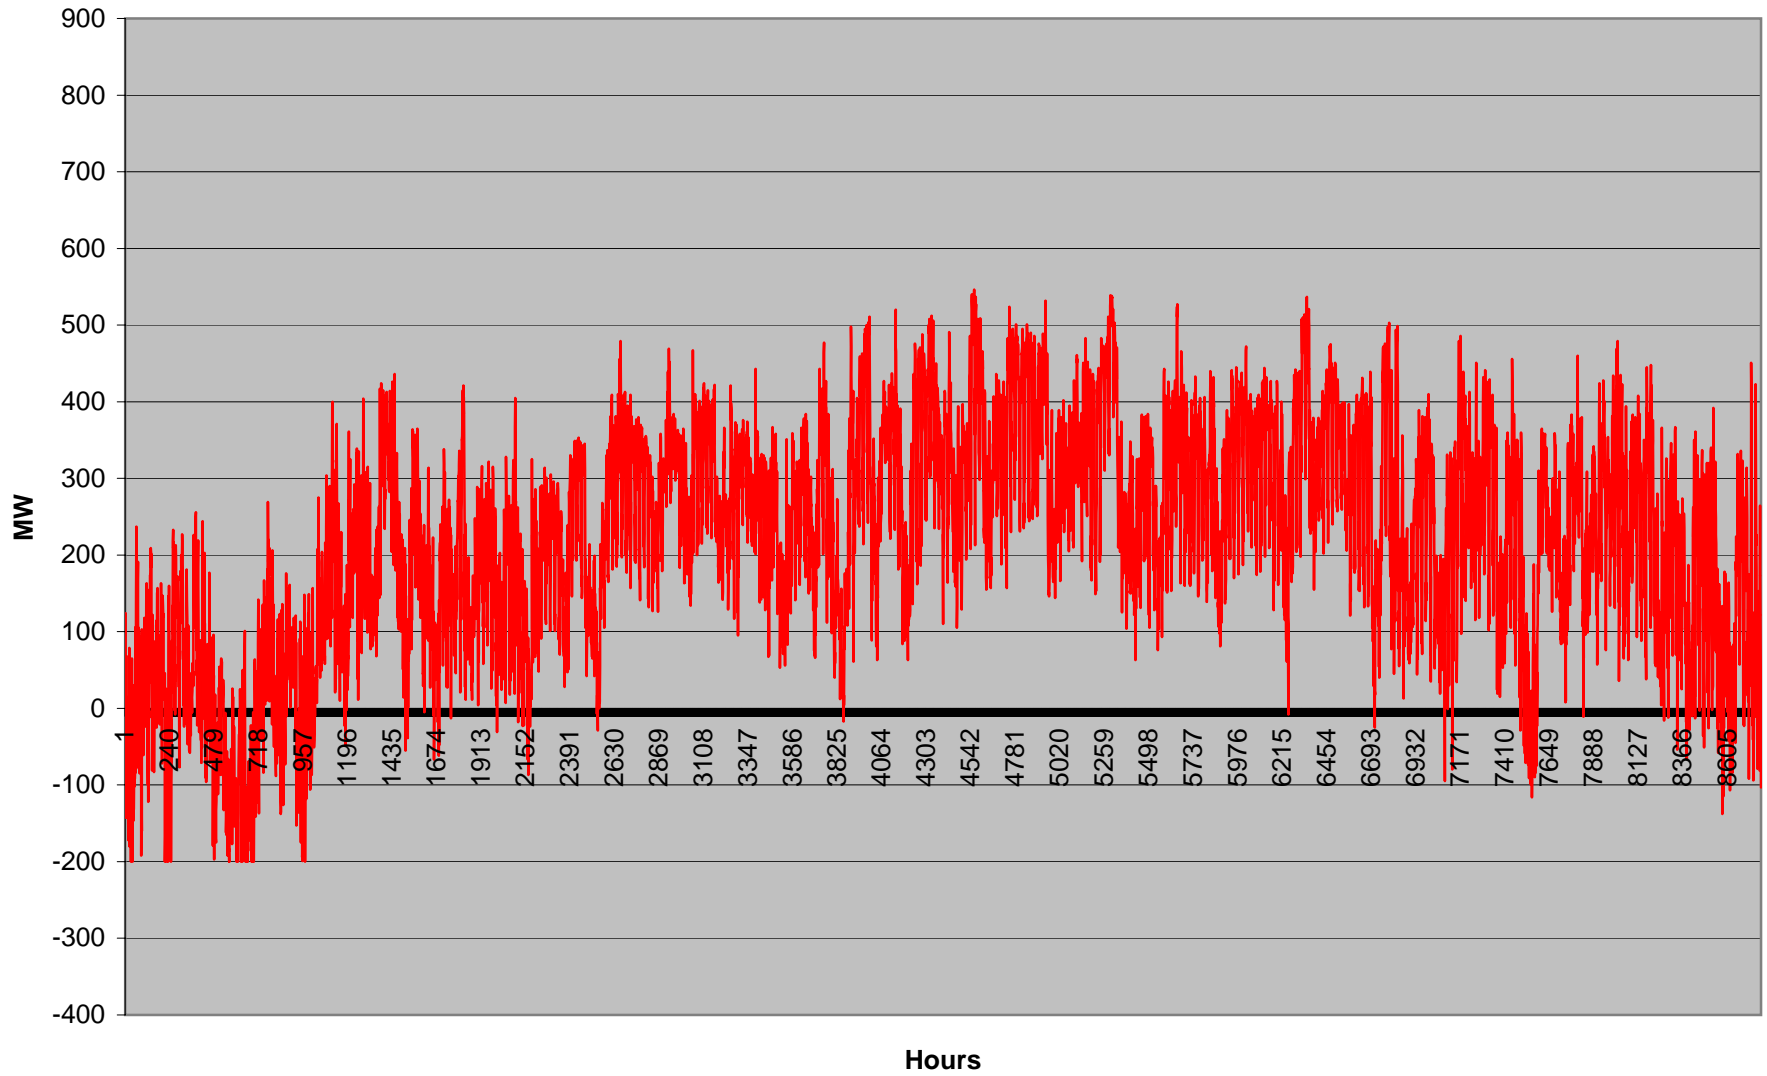

Salem-NMA Alternative: Eau Claire-Arpin 345 kV Line Flow

Salem-NMA Alternative: Arrowhead-Weston 345kV Line Flow

Salem-NMA Alternative: Wempletown-Rockdale & Wempletown-Paddock 345 kV Line Flows

Salem-NMA Alternative: Salem-Spring Green 345 kV Line Flow