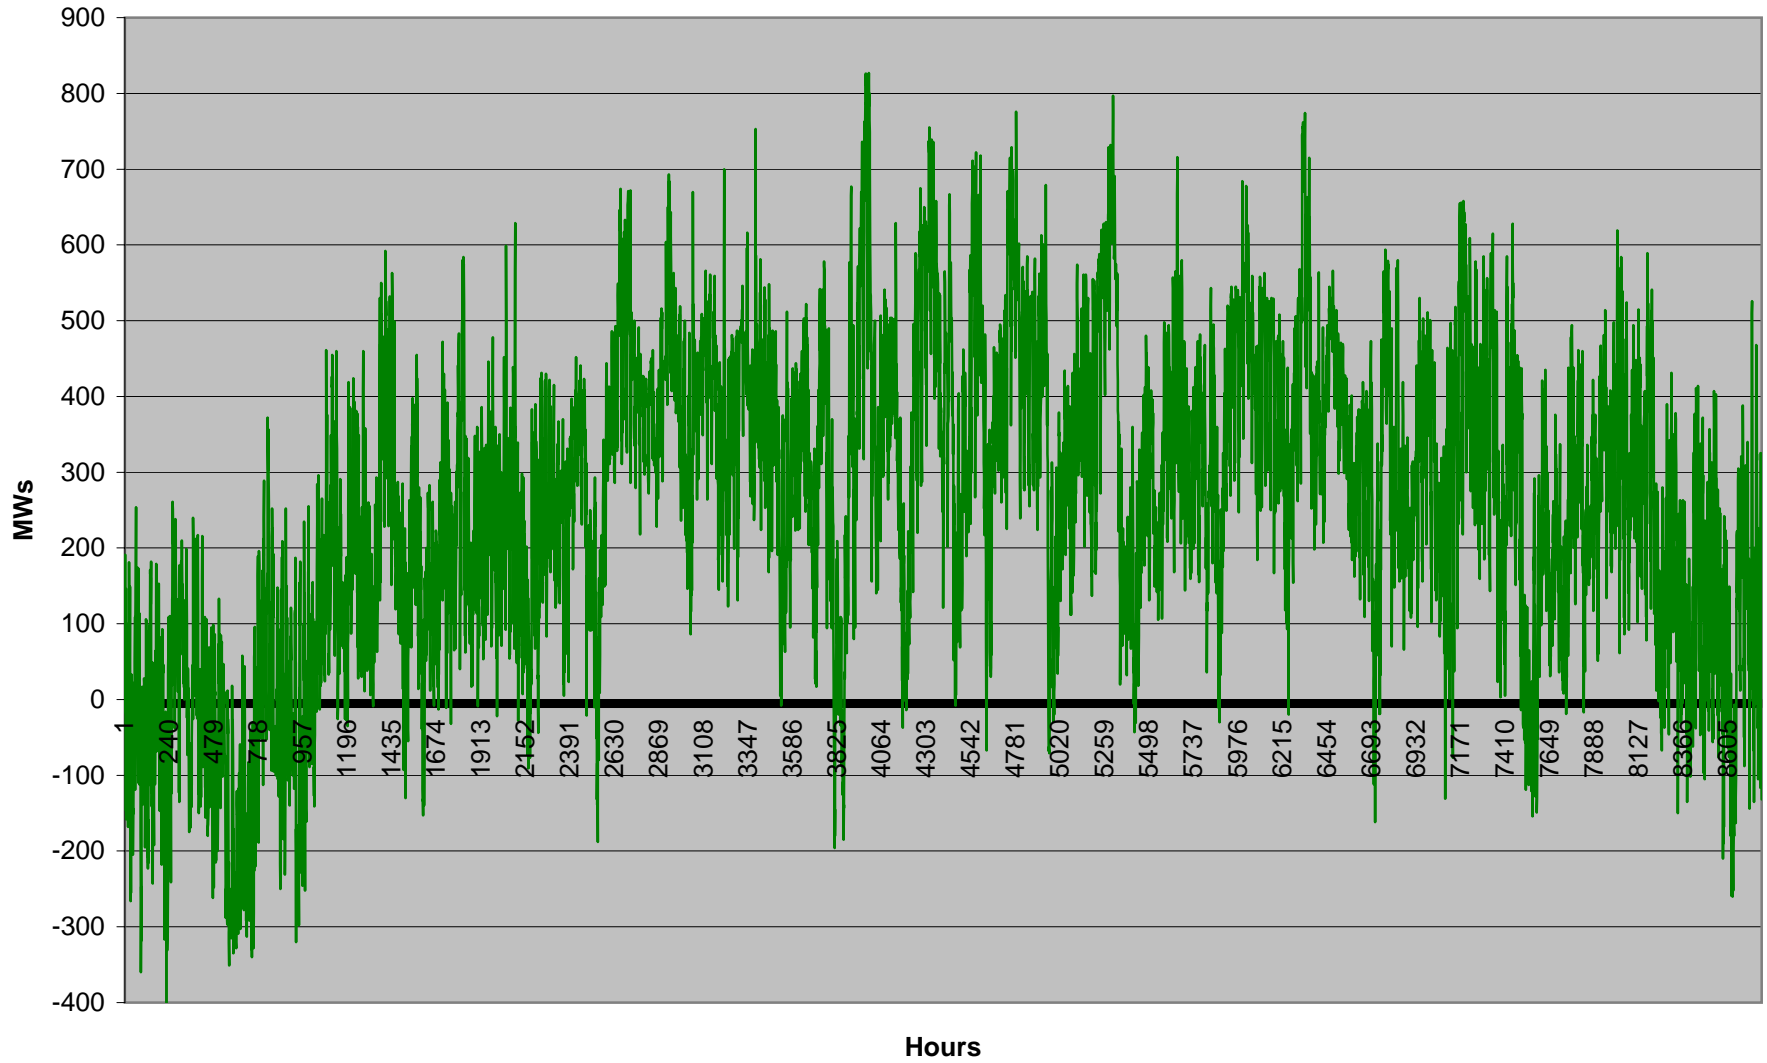

Salem-NMA Alternative: Eau Claire-Arpin 345 kV Line Flow

Salem-NMA Alternative: Arrowhead-Weston 345kV Line Flow

Salem-NMA Alternative: Wempletown-Rockdale & Wempletown-Paddock 345 kV Line Flows

Salem-NMA Alternative: Salem-Spring Green 345 kV Line Flow