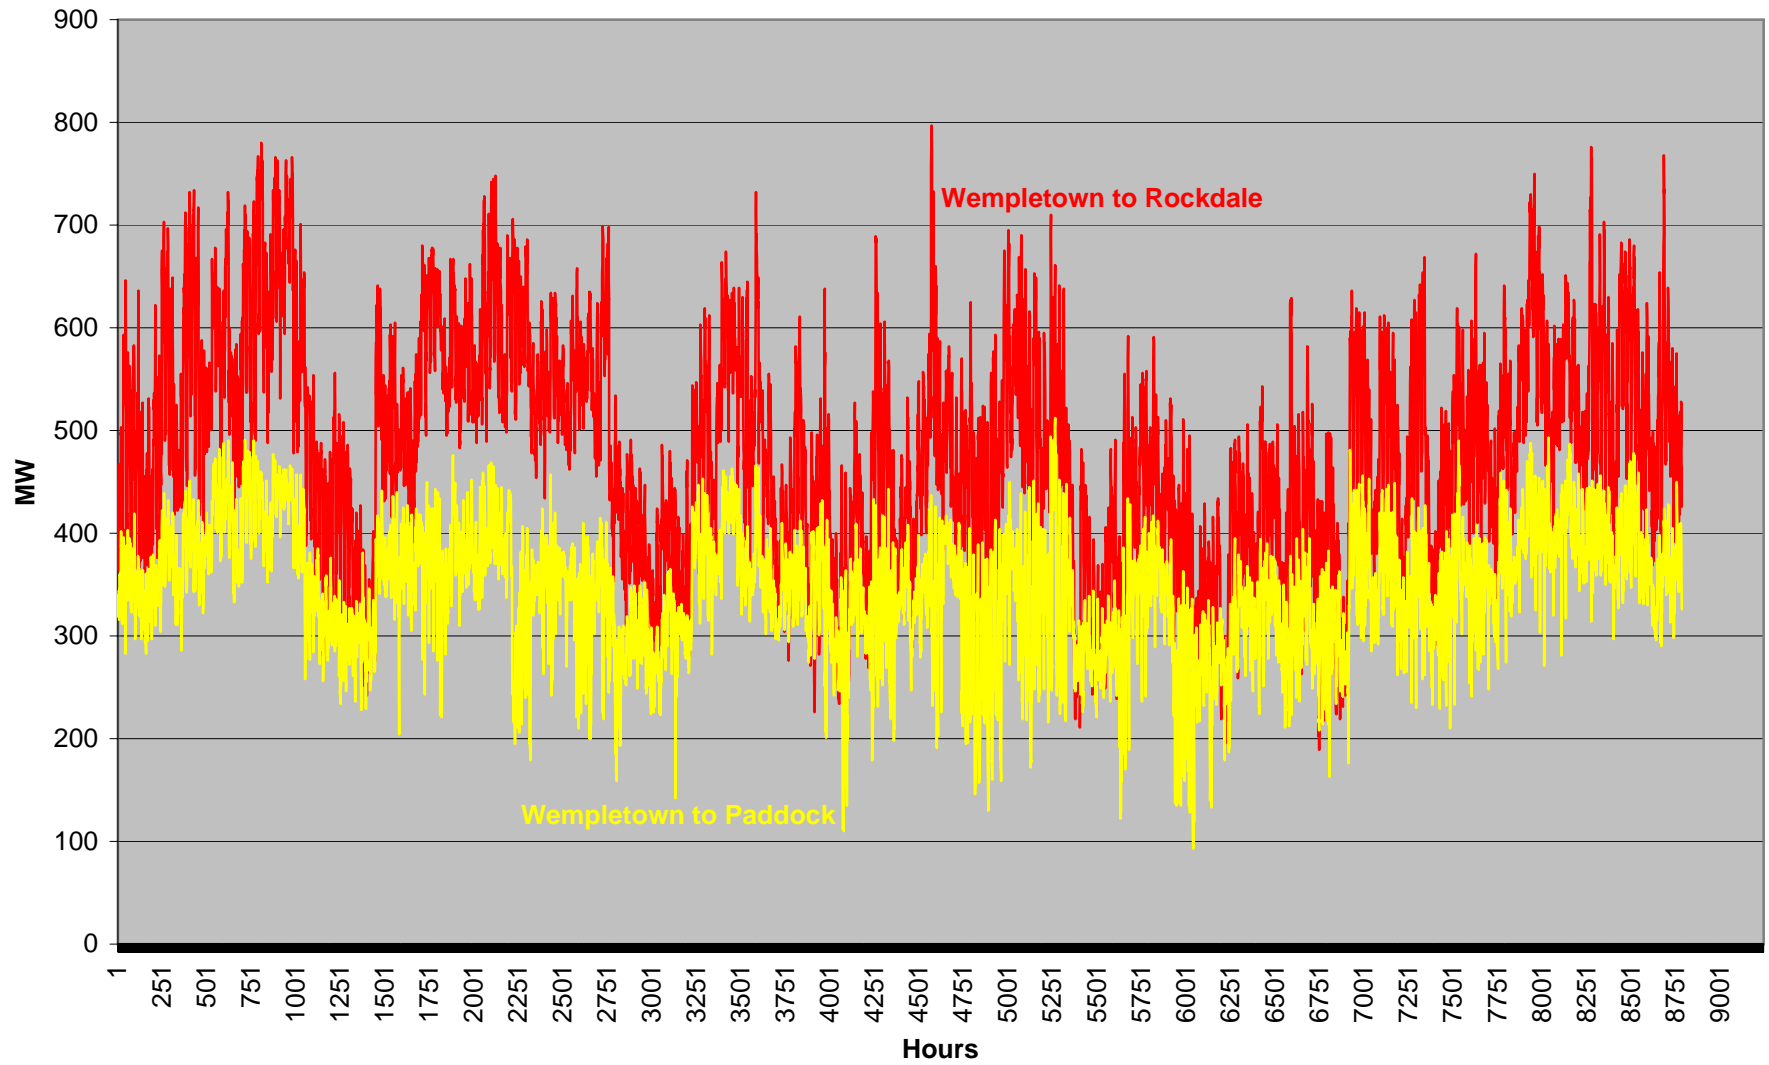

Byron-NMA Alternative: Eau Claire-Arpin 345 Line Flow

Byron-NMA Alternative: Arrowhead-Weston 345kV Line Flow

Byron-NMA Alternative: Wempletown-Rockdale & Wempletown-Paddock 345 kV Line Flows

Byron-NMA Alternative: Byron-North Monroe Line Flow