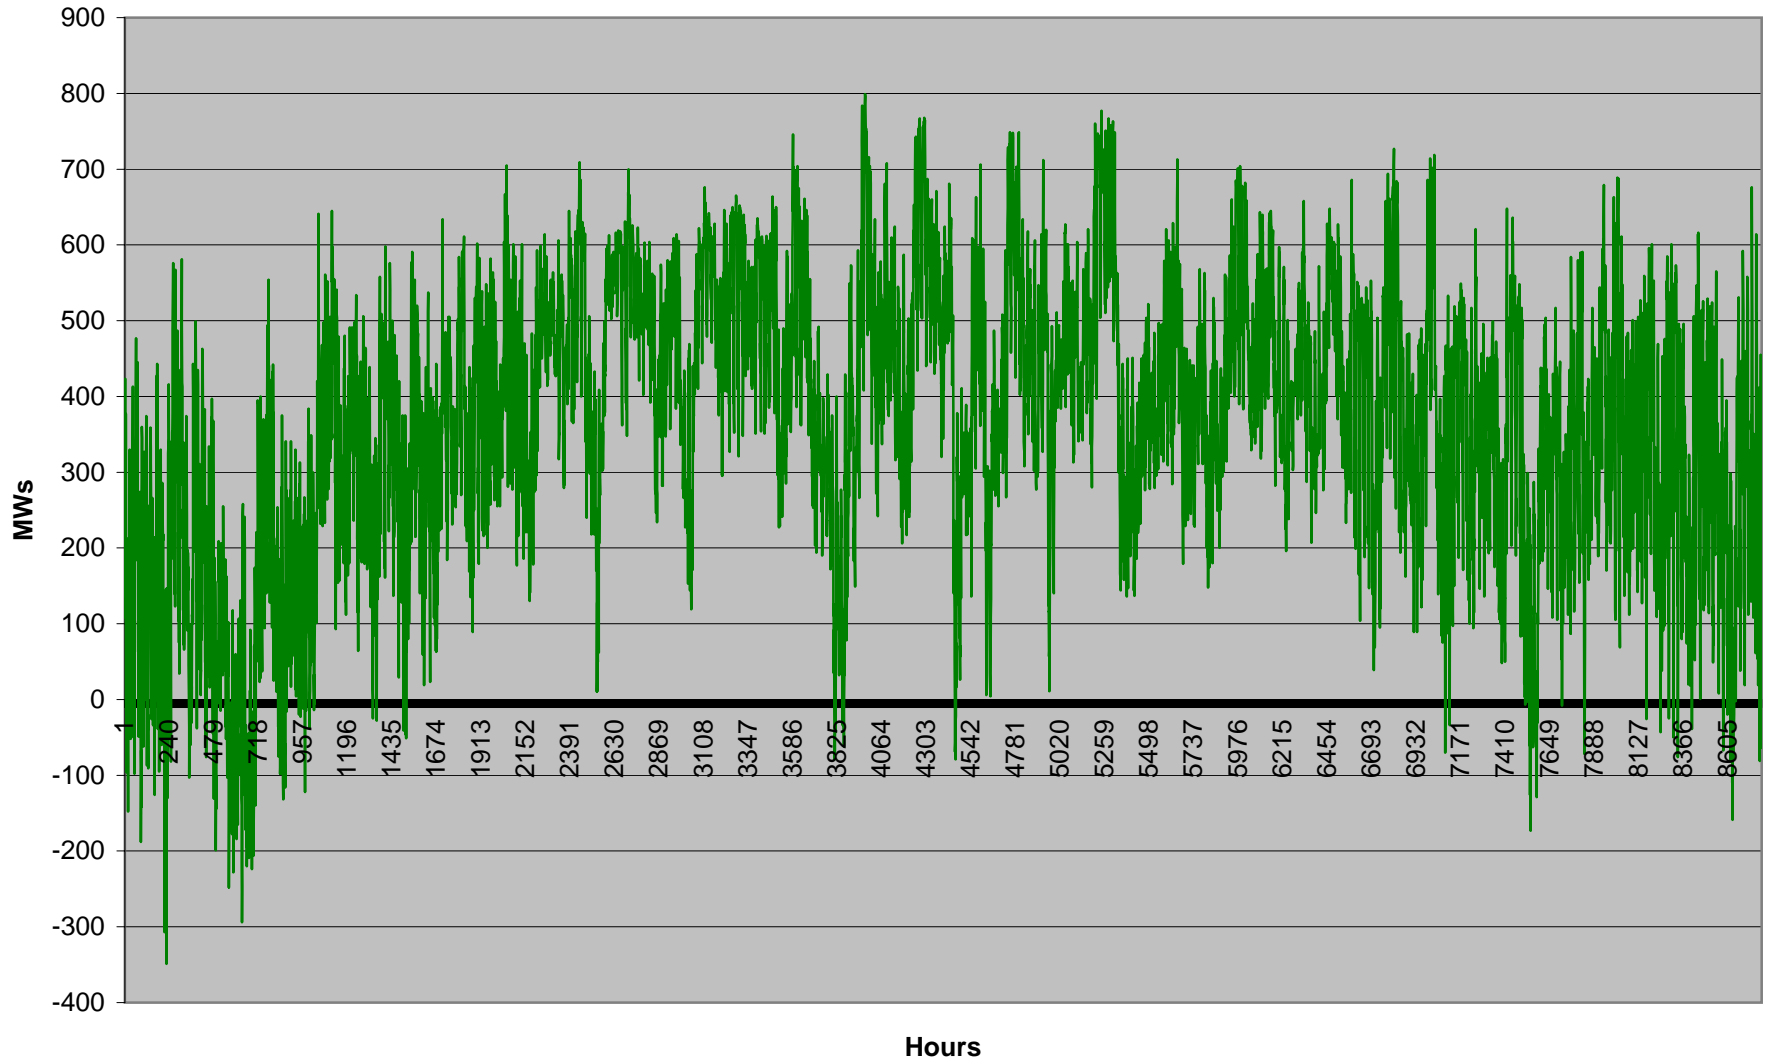

Byron-NMA Alternative: Eau Claire-Arpin 345 Line Flow

Byron-NMA Alternative: Arrowhead-Weston 345kV Line Flow

Byron-NMA Alternative: Wempletown-Rockdale & Wempletown-Paddock 345 kV Line Flows

Byron-NMA Alternative: Byron-North Monroe Line Flow