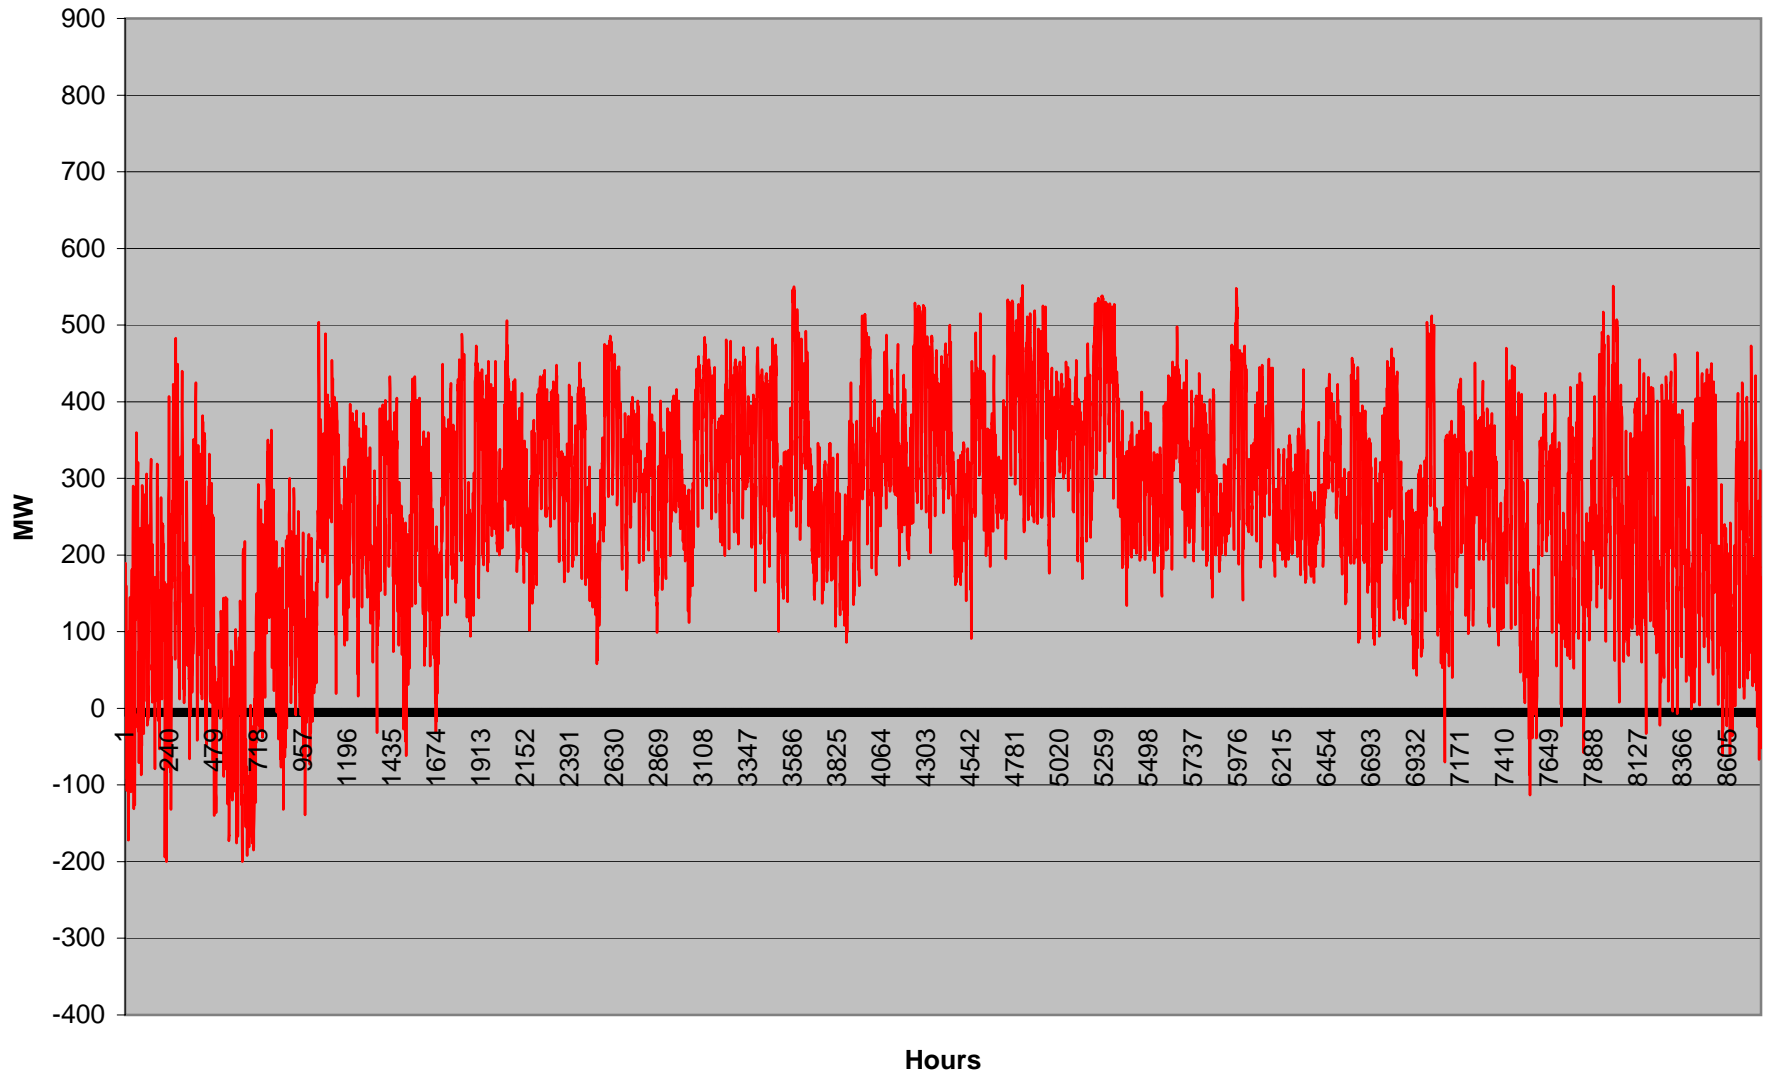

Byron-NMA Alternative: Eau Claire-Arpin 345 Line Flow

Byron-NMA Alternative: Arrowhead-Weston 345kV Line Flow

Byron-NMA Alternative: Wempletown-Rockdale & Wempletown-Paddock 345 kV Line Flows

Byron-NMA Alternative: Byron-North Monroe Line Flow