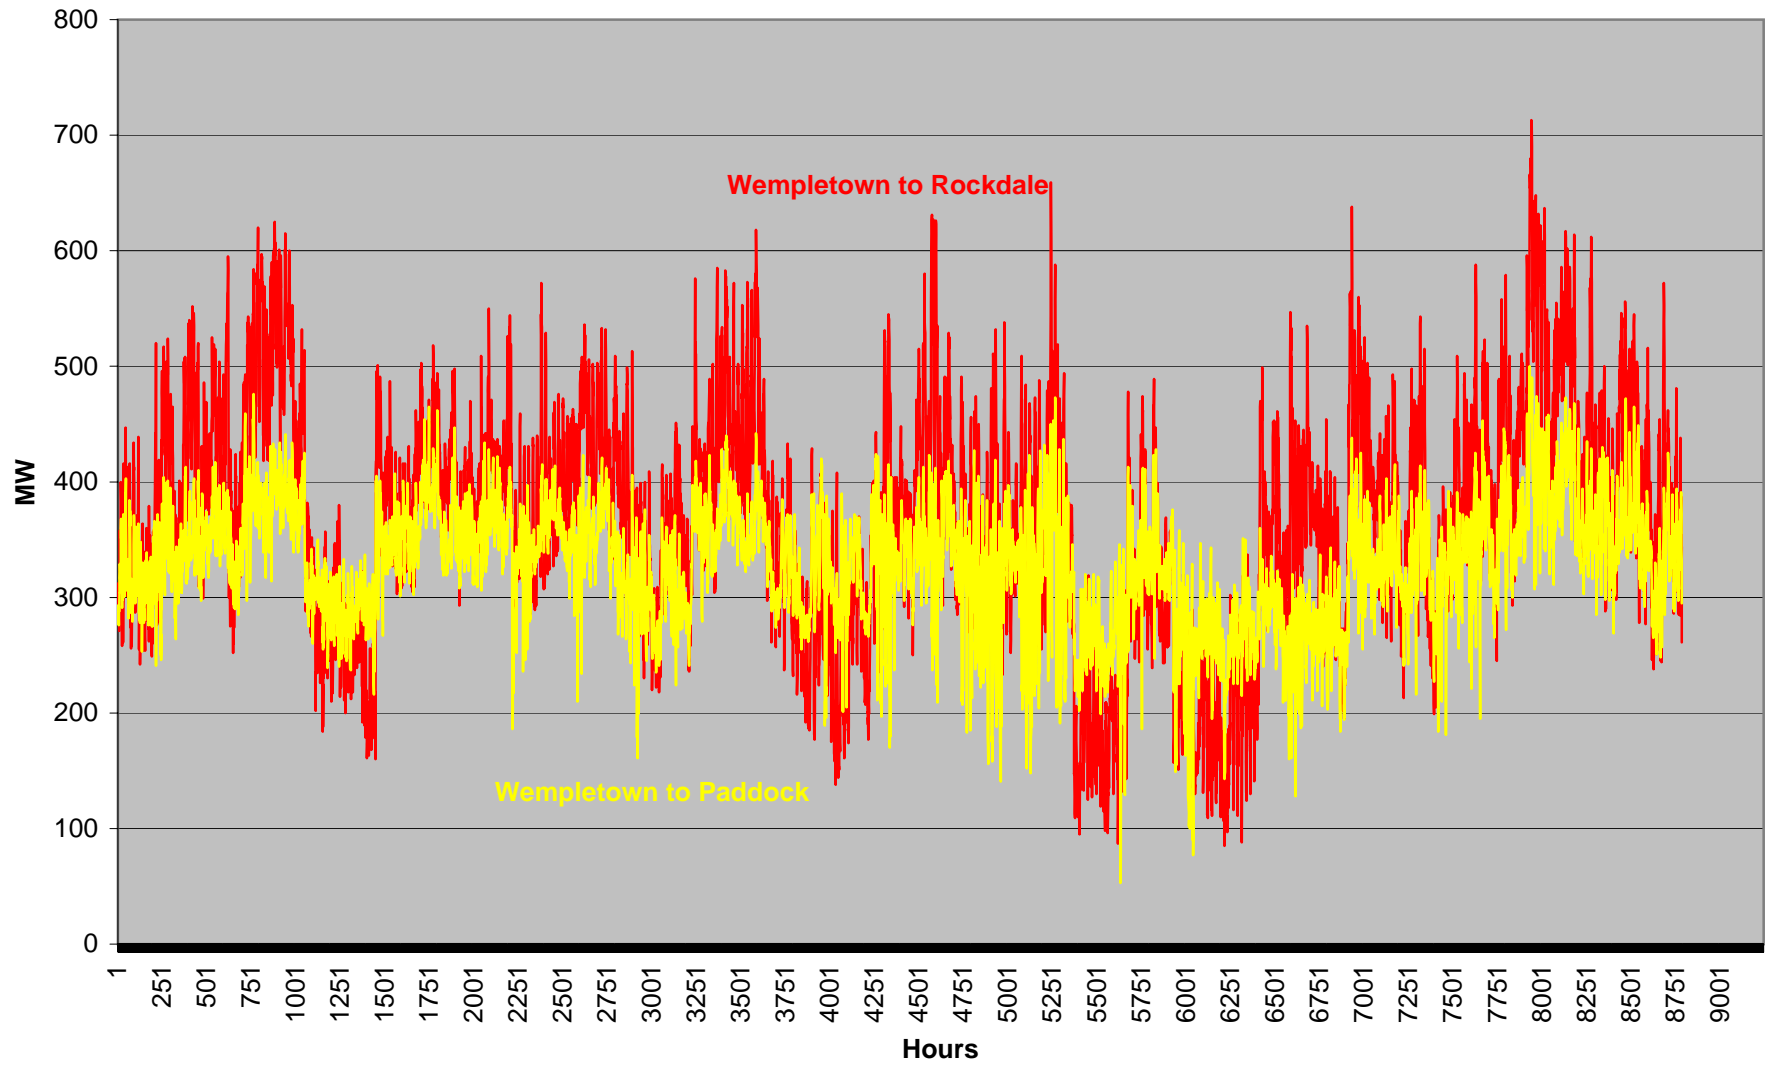

Byron-NMA Alternative: Byron-North Monroe Line Flow

Byron-NMA Alternative: Wempletown-Rockdale & Wempletown-Paddock 345 kV Line Flows