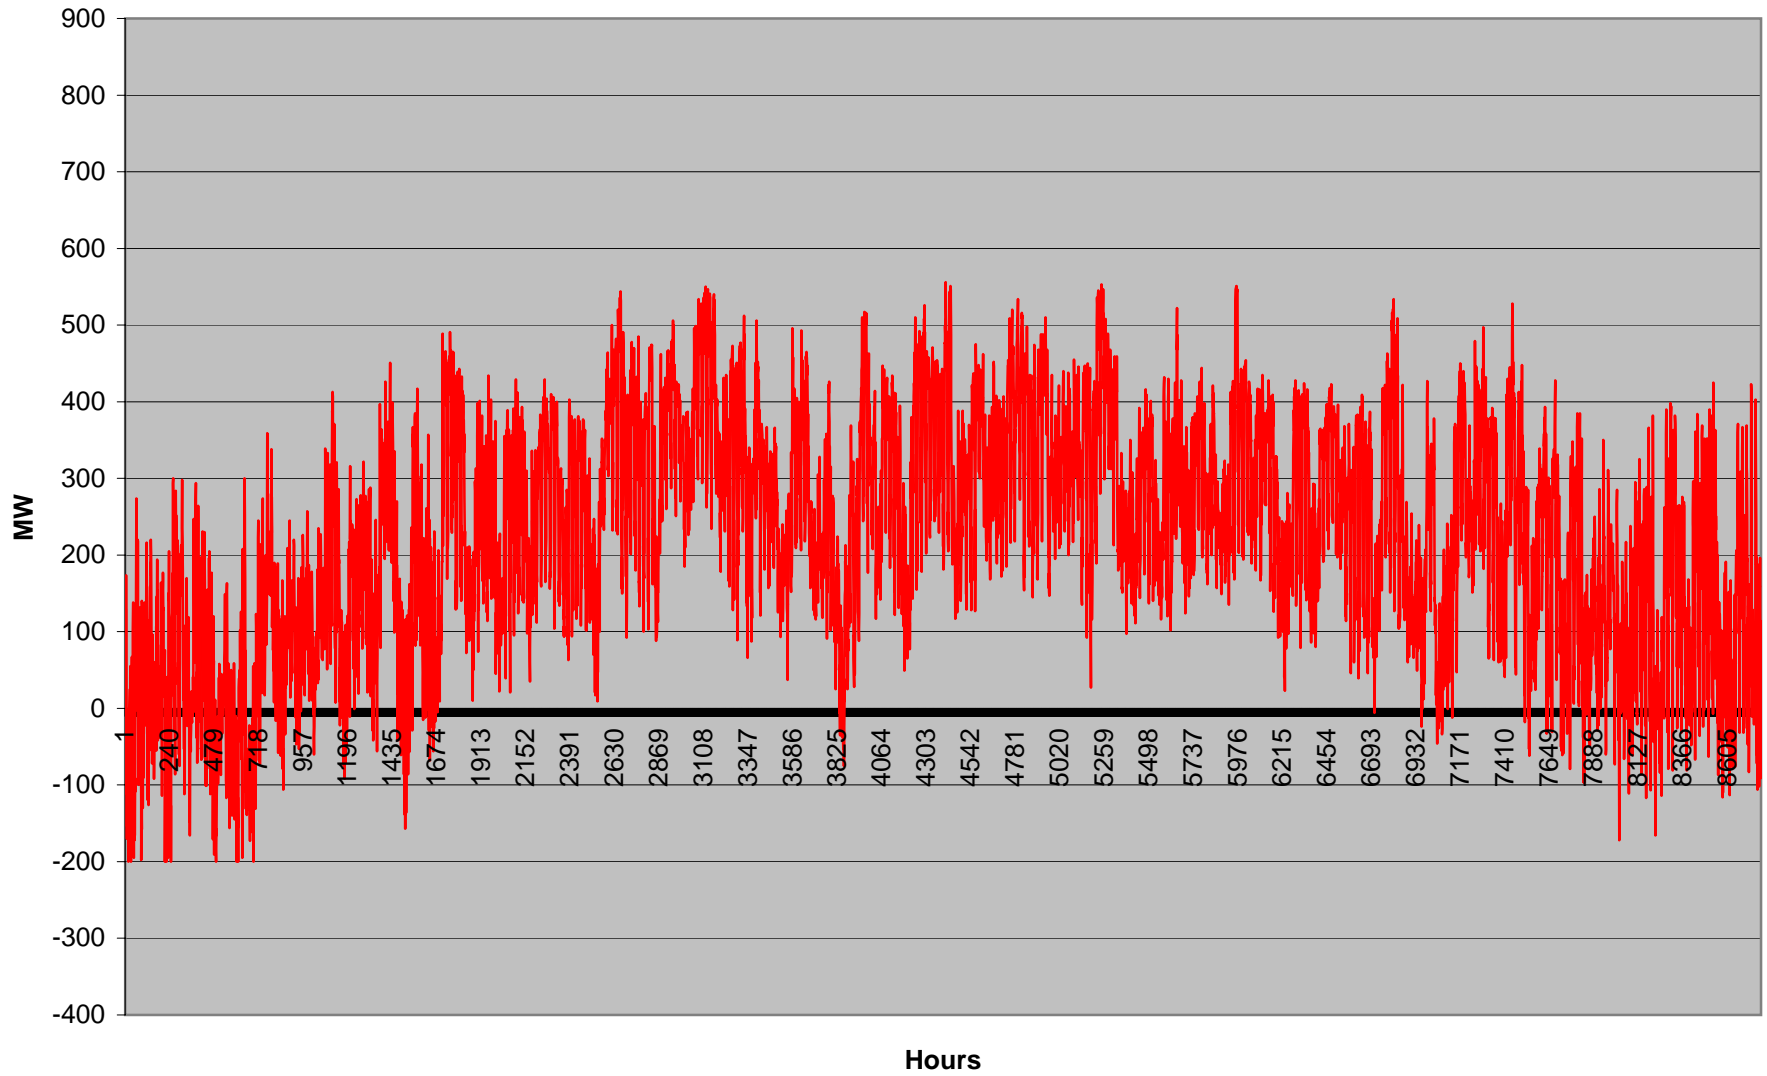

Byron-NMA Alternative: Eau Claire-Arpin 345 Line Flow

Byron-NMA Alternative: Arrowhead-Weston 345kV Line Flow

### Byron-NMA Alternative: Wempletown-Rockdale & Wempletown-Paddock 345 kV Line Flows

**Byron-NMA Alternative: Byron-North Monroe Line Flow**