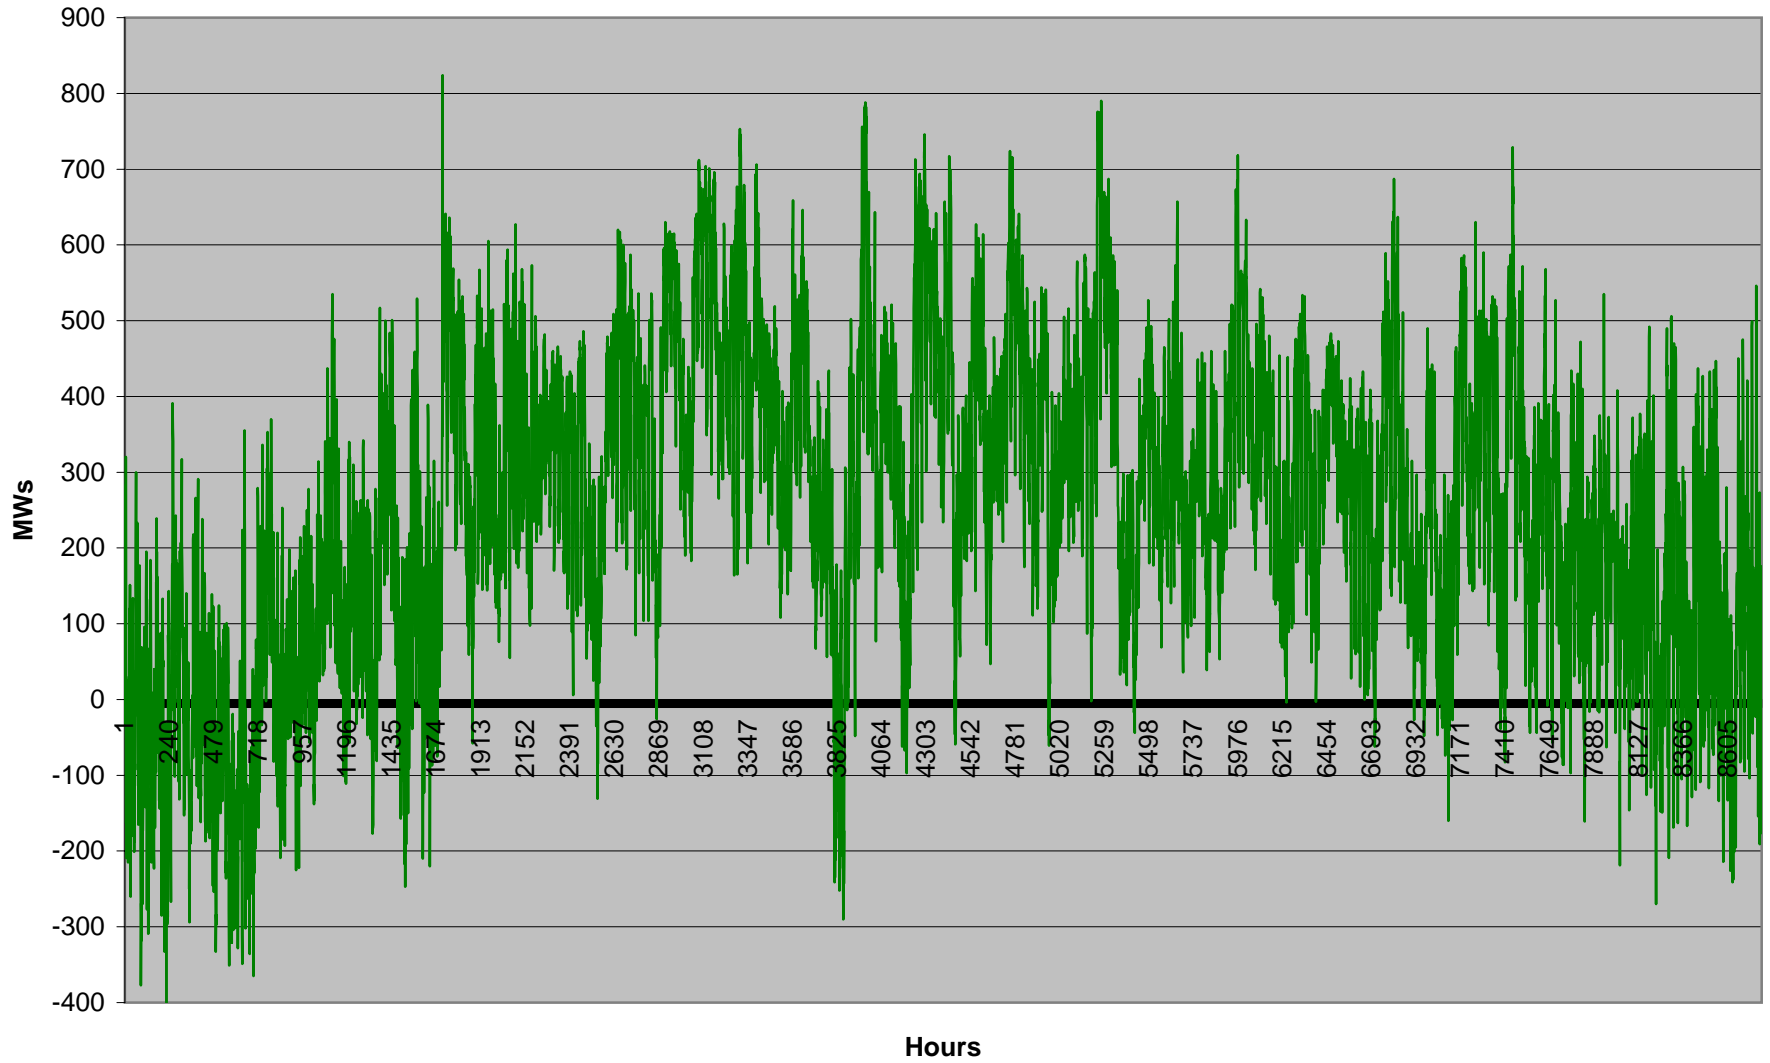

Byron-NMA Alternative: Eau Claire-Arpin 345 Line Flow

Byron-NMA Alternative: Arrowhead-Weston 345kV Line Flow

### Byron-NMA Alternative: Wempletown-Rockdale & Wempletown-Paddock 345 kV Line Flows

**Byron-NMA Alternative: Byron-North Monroe Line Flow**