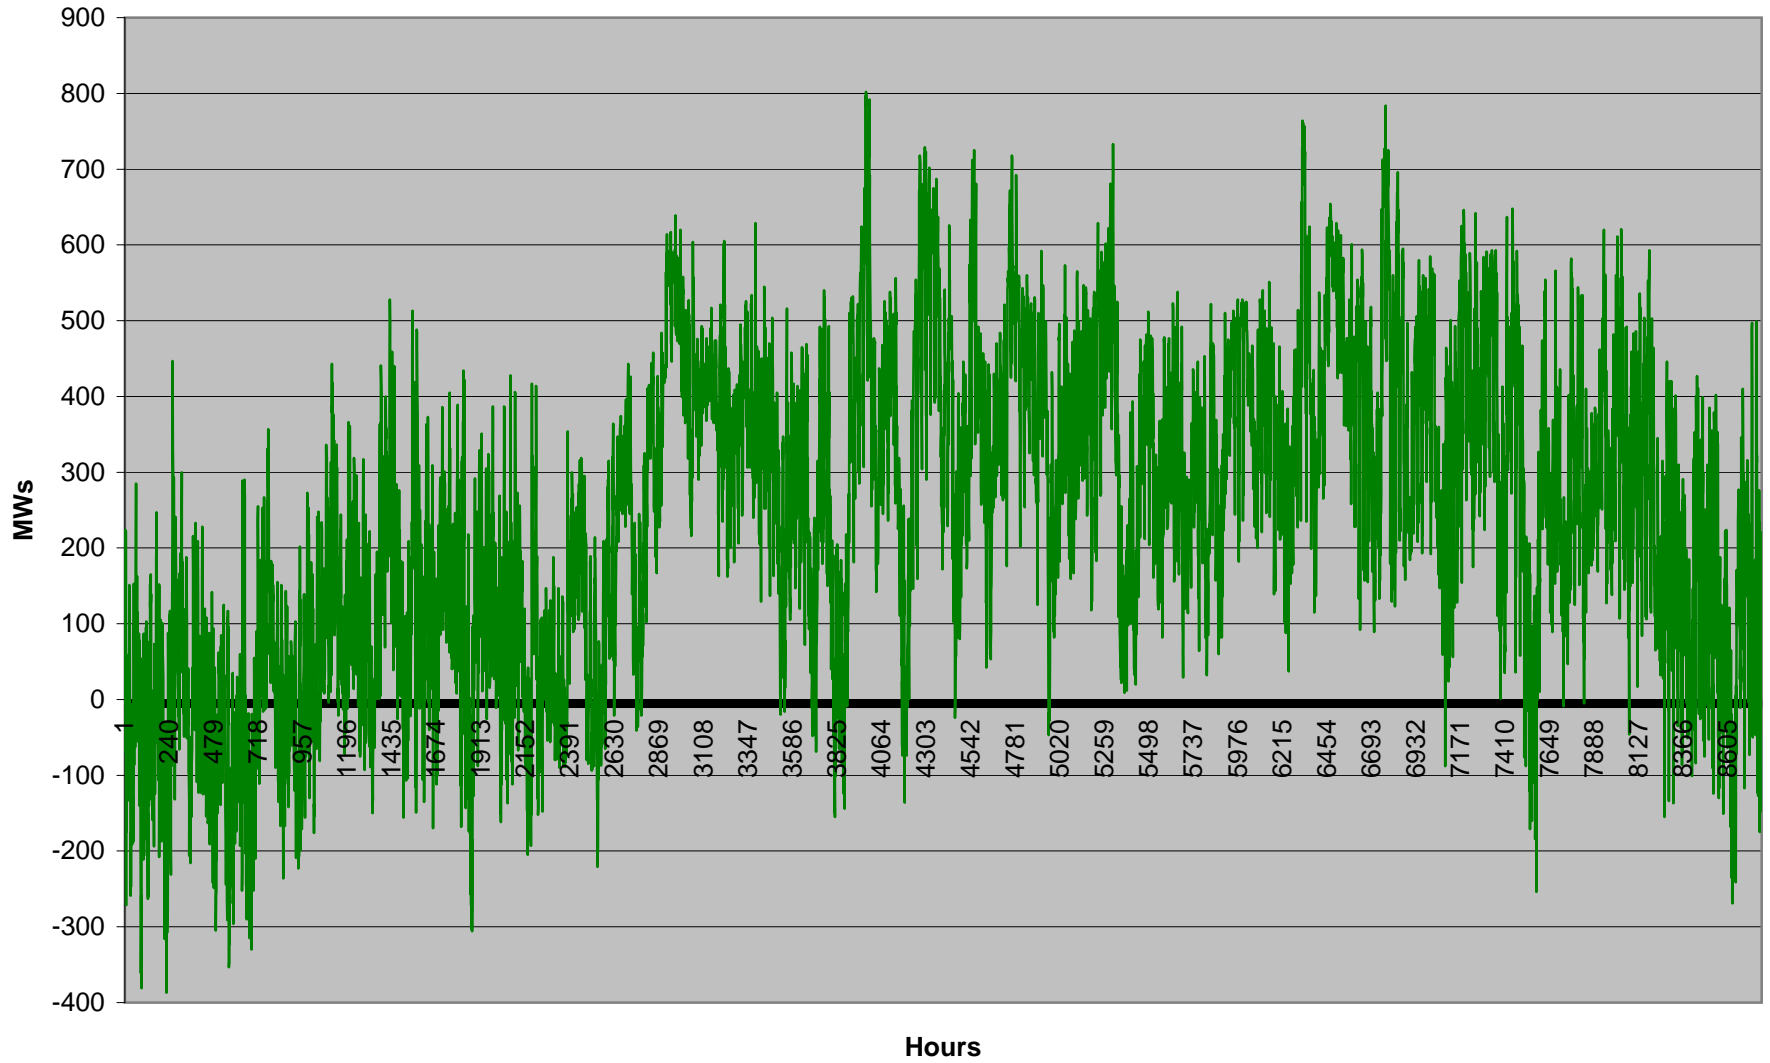

Byron-NMA Alternative: Eau Claire-Arpin 345 Line Flow

Byron-NMA Alternative: Arrowhead-Weston 345kV Line Flow

Byron-NMA Alternative: Wempletown-Rockdale & Wempletown-Paddock 345 kV Line Flows

Byron-NMA Alternative: Byron-North Monroe Line Flow