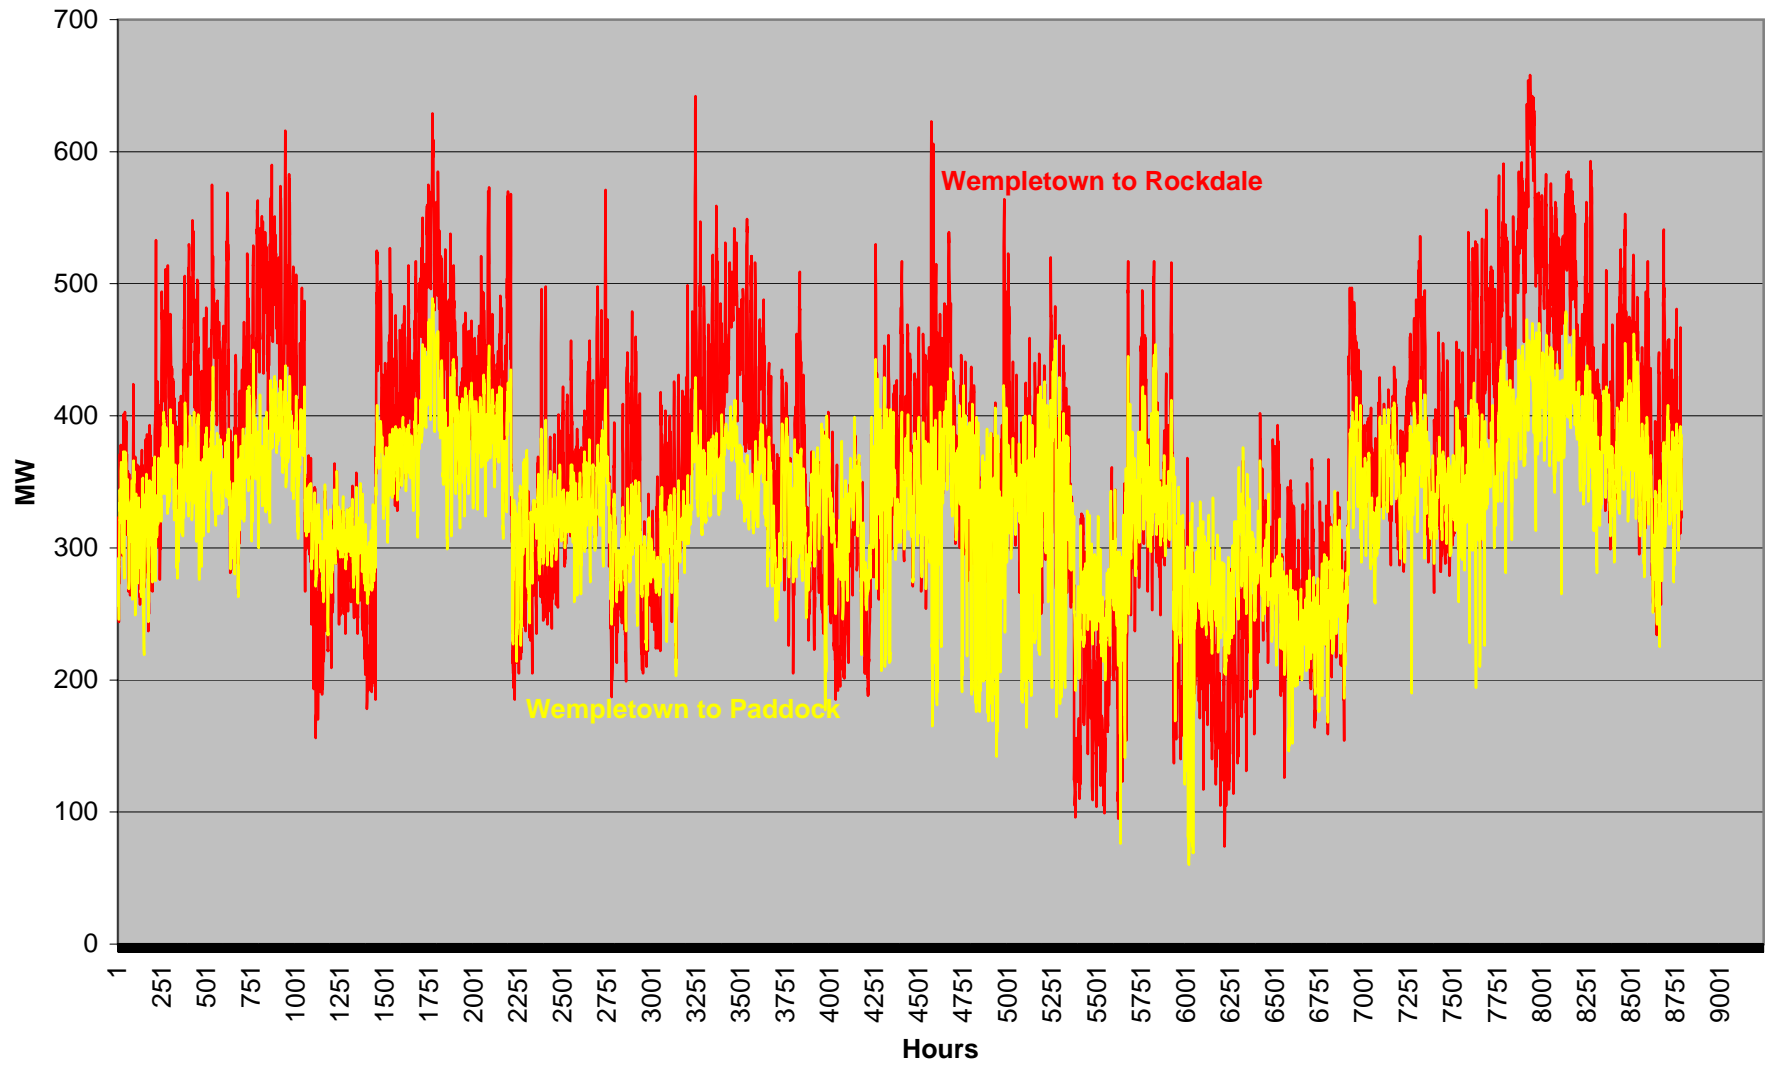

Byron-NMA Alternative: Eau Claire-Arpin 345 Line Flow

Byron-NMA Alternative: Arrowhead-Weston 345kV Line Flow

Byron-NMA Alternative: Wempletown-Rockdale & Wempletown-Paddock 345 kV Line Flows

Byron-NMA Alternative: Byron-North Monroe Line Flow