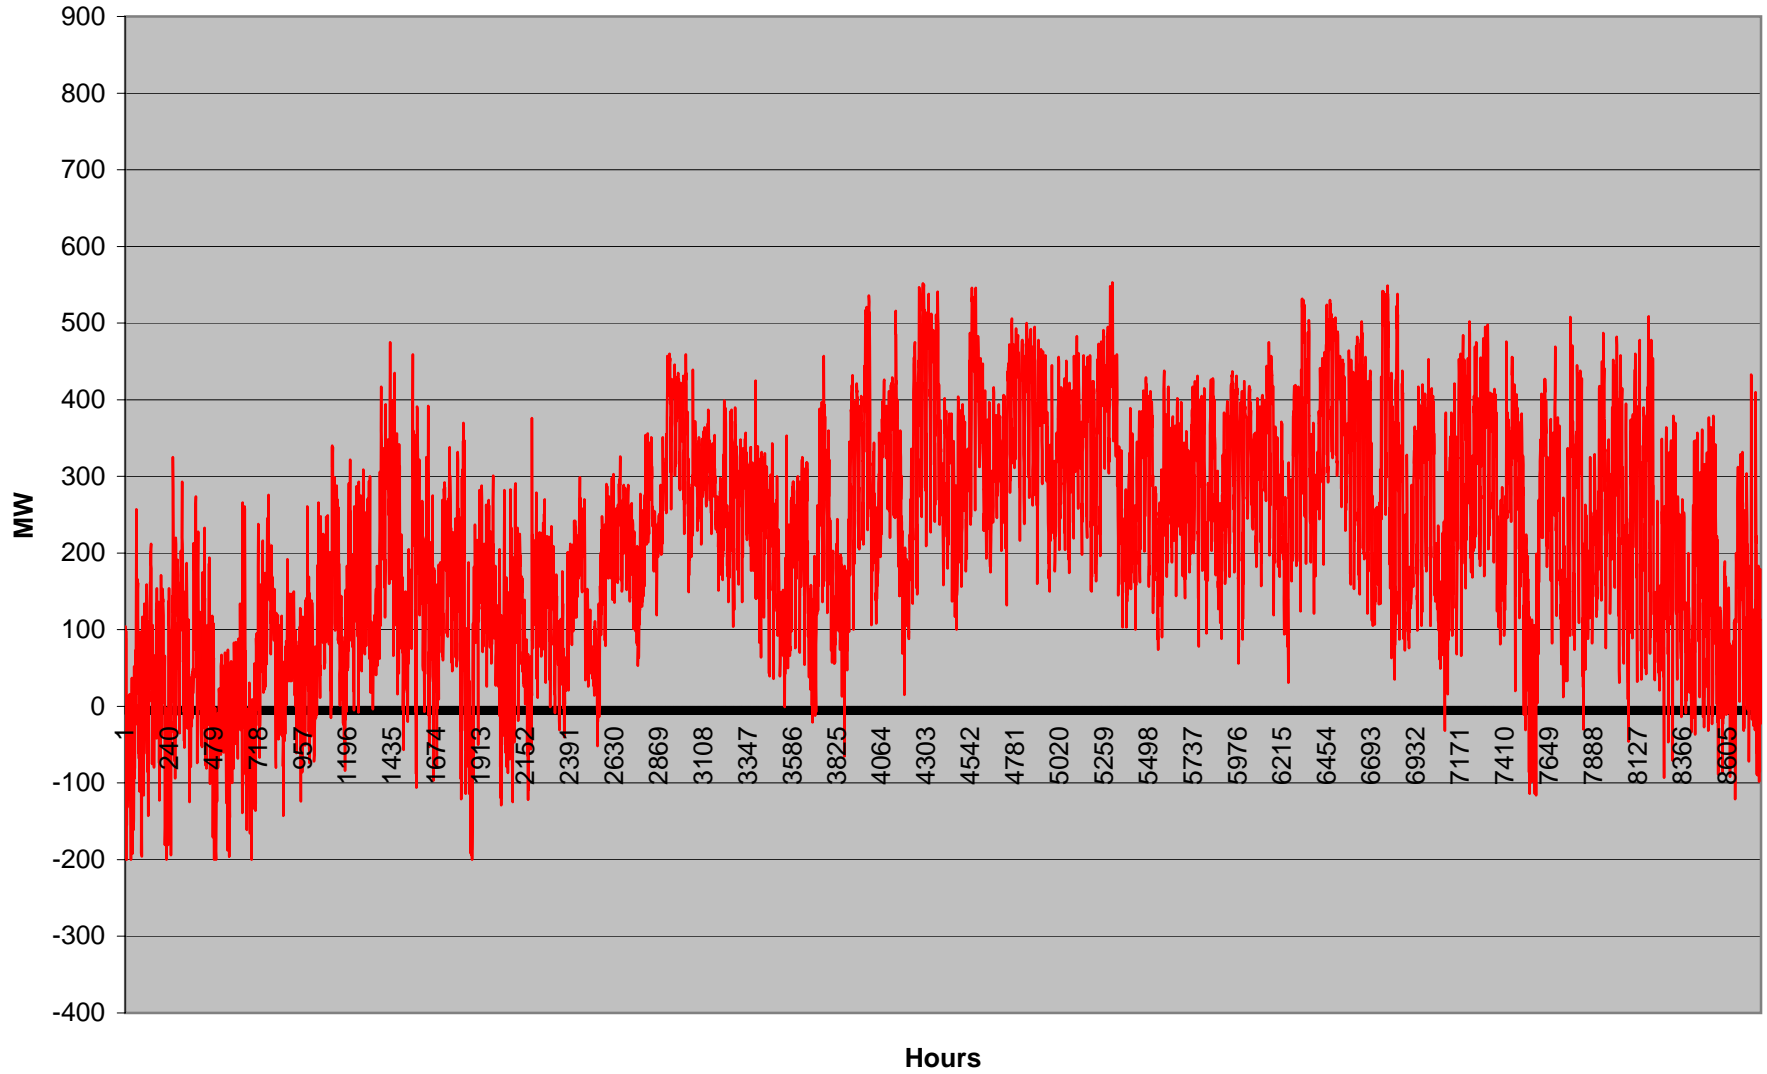

Byron-NMA Alternative: Eau Claire-Arpin 345 Line Flow

Byron-NMA Alternative: Arrowhead-Weston 345kV Line Flow

Byron-NMA Alternative: Wempletown-Rockdale & Wempletown-Paddock 345 kV Line Flows

Byron-NMA Alternative: Byron-North Monroe Line Flow